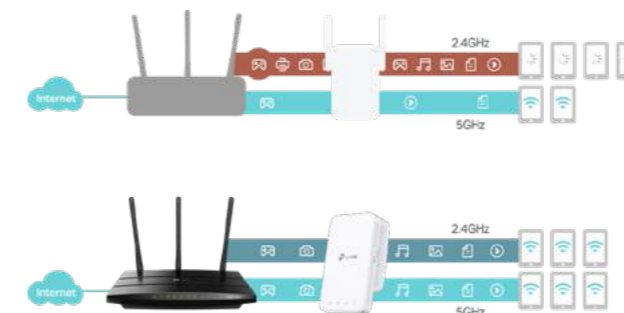

› **Eliminate Wi-Fi Dead Spots**

OneMesh™ boosts signal strength while maintaining a single Wi-Fi network that covers every corner of your home. No more searching around for a stronger signal for faster connections.

› **Seamless Wi-Fi with Just One Network Name**

OneMesh™ intelligently connects mobile devices to your router or extenders, whichever provides the best connection. The OneMesh™ router and extenders share a single Wi-Fi name so you stay connected to your network in every room.

› **Stays Fast, Always**

OneMesh™ keeps your network running at top-speed by intelligently choosing the fastest connection path for your data.

› **OneMesh™ for Every TP-Link Product Category**

OneMesh™ is coming to all TP-Link SOHO product categories with a simple firmware update. Enjoy more options for customizing your whole-home Wi-Fi. Get ready to enjoy seamless coverage and the fastest possible speeds throughout your home.