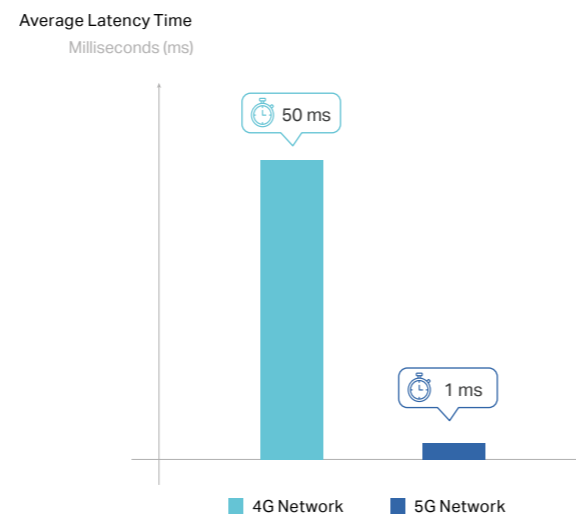

› Lower Latency

Taking a giant leap forward in connectivity, 5G brings fast responsive network connections to tomorrow's mobile devices, which greatly enhances the experience when you play real-time games. The low latency also helps the emerging IoT industry as shown below.