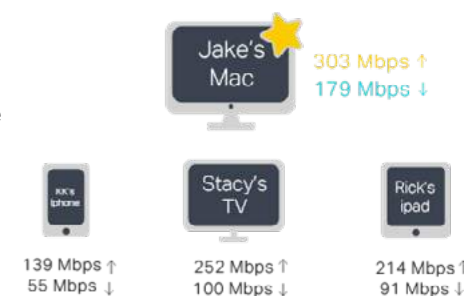

### Robust Parental Controls

Age-level filters and online time limits provide your family with personalized and appropriate internet access. With a detailed report of your home network, you can check the sites your children visit and how much time they spend on each. It's a great way to know your children are safe while they're having fun online.

Content Filter

Bedtime

Time Rewards

### Quality of Service (QoS)

With QoS, assign bandwidth to the devices you use most to keep them running their best. Simple controls let you prioritize bandwidth for streaming, gaming, surfing, and video chatting.