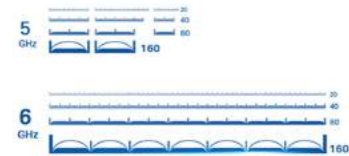

More Throughput

Allows for 7 additional 160 MHz channels that double bandwidth and throughput, enabling more simultaneous connections with no buffering.