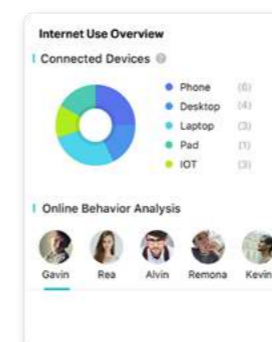

Comprehensive Reports

Would like to know the online behaviors of your family members or the security performance of your network? HomeShield helps you gain insight and better control of your home network with comprehensive Wi-Fi reports.