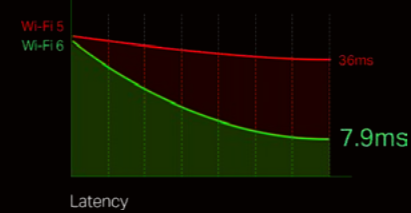

Improved Security - WPA3™

The latest security enhancements provide enhanced protection for personal password safety.