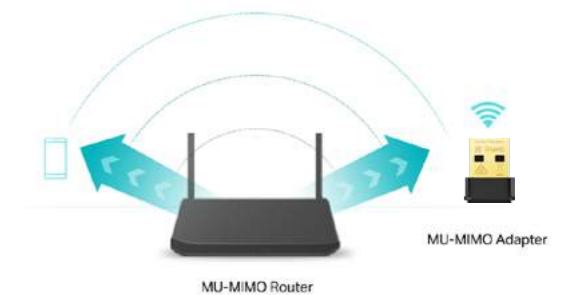

MU-MIMO for High Efficiency Network

Archer T3U Nano provides two simultaneous data streams for data transmission, improving the network throughput and efficiency when working with a compatible MU-MIMO router.