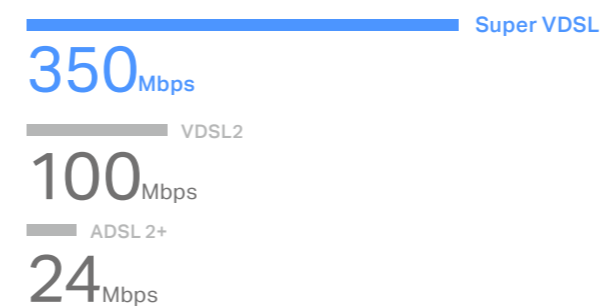

### Enjoy Your Network at Full Speed

The Archer VR2100 makes full use of its dual-band Wi-Fi abilities, reaching speeds of up to 1733 Mbps on 5 GHz band and 300 Mbps on 2.4 GHz band. Enjoy a total speed of up to 2.1 Gbps to eliminate latency and buffering from your HD streams and lag from online games.