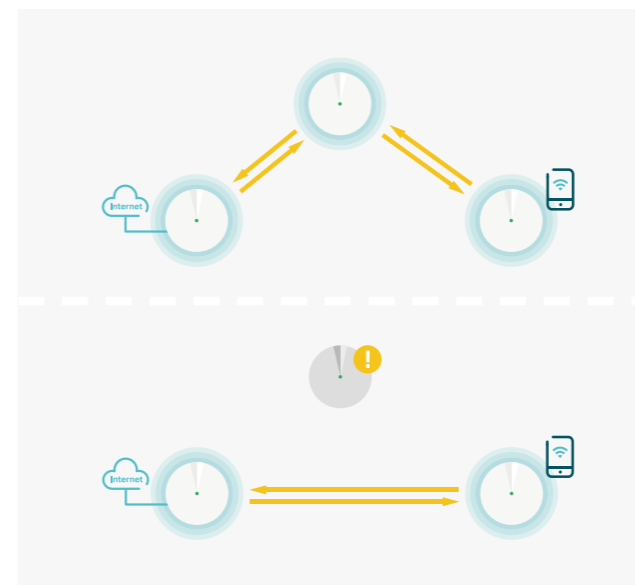

### › Wi-Fi Dead-Zone Killer

Eliminate weak signal areas with a single Wi-Fi network that covers every corner with seamless roaming, adaptive path selection, and self-healing. No more searching around for a stable connection, whether you're in the basement, garage, or yard.

#### True Seamless Roaming

Deco units coordinate to create a single, unified network with the IEEE 802.11k/v/r Mesh protocol. Your phone or tablet automatically connects to the fastest Deco as you move through your home, delivering a truly seamless online experience.

#### Stays Fast

Adaptive path selection keeps your network running at top-speed by automatically choosing the fastest connection path.

#### Self-Healing

If one Deco has an issue, the system will automatically reroute data via the other Decos to ensure you always stay online.