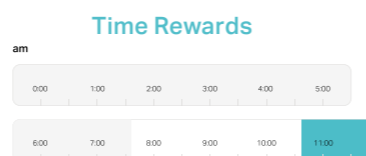

Time Rewards