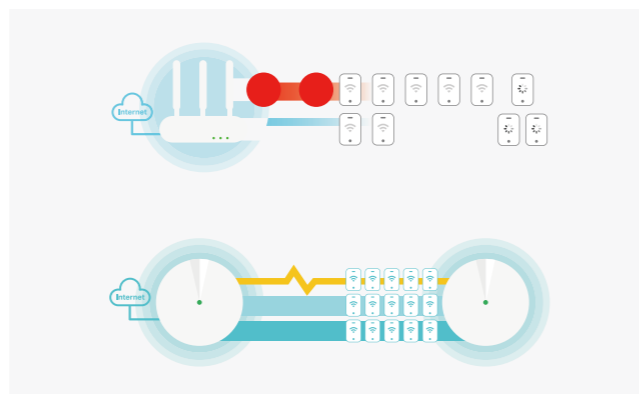

### › OVERVIEW

Deco units work together to form a unified Wi-Fi network with a single network name. Walk through your home and stay connected with the fastest possible speeds made possible by Deco's seamless coverage and Plug & Play Mesh Technology.

### › Wi-Fi Dead-Zone Killer

Eliminate weak signal areas with a single Wi-Fi network that covers every corner with seamless roaming, adaptive path selection, and self-healing. No more searching around for a stable connection, whether you're in the basement, garage, or yard.

#### True Seamless Roaming

Deco units coordinate to create a single, unified network with the IEEE 802.11k/v/r Mesh protocol. Your phone or tablet automatically connects to the fastest Deco as you move through your home, delivering a truly seamless online experience.

#### Stays Fast

Adaptive path selection keeps your network running at top-speed by automatically choosing the fastest connection path.