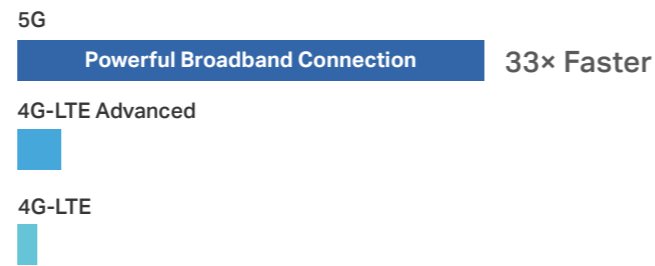

## Powerful Network Experience in All Ways

**2.5 Gbps Wired Speed**  
1× 2.5 Gbps port +  
1×1 Gigabit port

**Minimized Range and Efficiency**  
4 high-gain antennas +  
2 smart antennas

**Boosted Wi-Fi Coverage**  
Covers up to  
6,000 ft<sup>2</sup> / 560 m<sup>2</sup>

# Superior Mesh Wi-Fi, Everywhere

AX6600 Tri-Band Mesh WiFi 6 System

Deco X90

Wi-Fi 6 + AI + Mesh + HomeShield

### The Fastest Speed Ever

5G greatly boosts the download speed up to 5.0 Gbps (based on R15 Sub-6GHz) – 16.7x faster than 4G LTE-Advanced and 33x faster than 4G LTE.