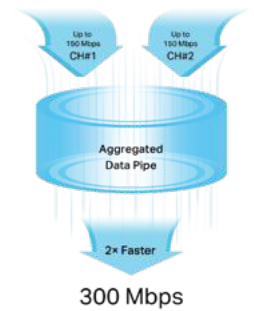

Mobile Wi-Fi

Share the freedom of 3G/4G on the go! With this convenient companion, you can share your Wi-Fi with your friends everywhere, especially when you are traveling. Multiple wireless devices like tablets, laptops, and mobile phones can access this Wi-Fi connection at the same time. No longer be afraid of draining your phone's battery to open a hotspot.

Enjoy the Freedom of Faster Speed

LTE-Advanced Mobile Wi-Fi
M7450

- **4G+**
  LTE-Advanced Cat6
- **AC1200**
  Selectable Dual-Band Wi-Fi
- **15h**
  Power to Keep Working
- **Easy Setup**
  with tpMIFI
- **Access for 32 Devices**
- **32GB**
  microSD Card Slot

Do More with a Faster Mobile Connection of up to 300 Mbps

The M7450 supports the 4G LTE network LTE-A Cat.6, which uses Carrier Aggregation. This advanced technology merges the fragmented LTE band into a "virtual" wider band to increase the data rate to provide fast 4G speeds of up to 300 Mbps.

Power to Keep Working All Day Long for ~15 Hours

M7450 is equipped with a powerful 3000 mAh battery. On its own, it can work effortlessly up to 15 hours at full capacity and stand by for over 900 hours.

Advanced Screen & Menu for Easy Usage

The screen displays information of battery life, signal strength, Wi-Fi status, connected users, and more.

Supports Multi-Bands

Increase compatibility by adding B5 and B28 bands. *Version 1 is not supported.