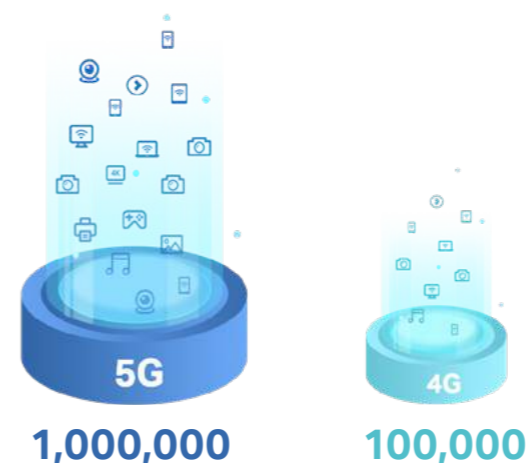

# 5th Generation of Cellular Networks

### › Faster Speeds

5G's download speed has been raised to 5.0 Gbps (based on R15 Sub-6 GHz)—16.7× faster than 4G LTE-Advanced and 33× than 4G LTE. For example, a 5G device can download a 3 GB file in 35 seconds when it reaches the download speed of 700 Mbps.

### › Lower Latency

Taking a giant leap forward in connectivity, 5G brings fast responsive network connections to tomorrow's mobile devices, which greatly enhances the experience when you play real-time games. The low latency also helps the emerging IoT industry as shown below.

### › Denser Connection

As the IoT market accelerates, many more devices will be connected to cells, with a million devices per square kilometer under 5G network.

The Number of Devices per 1 km<sup>2</sup> Supports