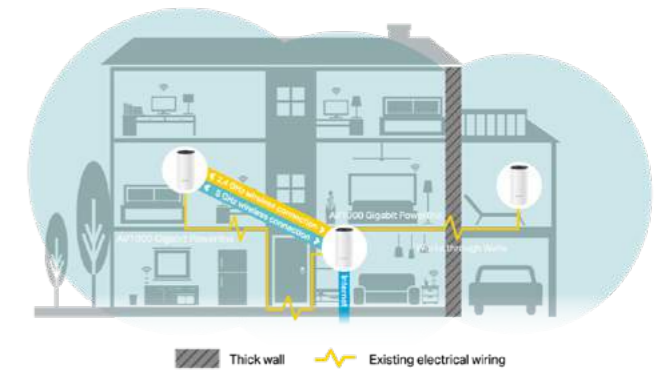

Mesh Wi-Fi + Powerline Hybrid Bandwidth

Deco P9 combines dual-band Wi-Fi and powerline to transmit data between Deco units, delivering a whole home Wi-Fi coverage up to 6,000 ft² / 560 m² for you.