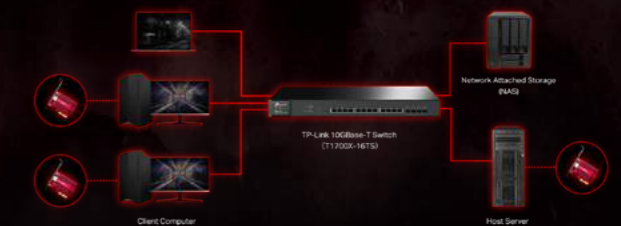

▶ Local Data Transmissions in Seconds

For local connections, a 10G PCIe adapter helps build a lightning fast transport channel between a central server and other working machines in your local network. Local data transmissions will be a breeze for you as you handle bandwidth-intensive tasks easily at your home or office.