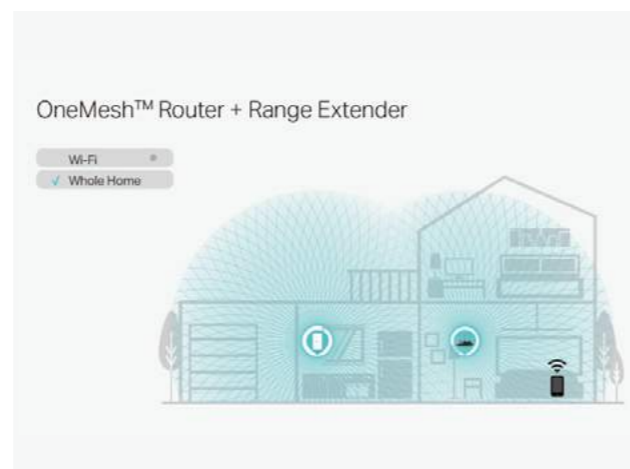

› **Eliminate Wi-Fi Dead Spots**

OneMesh™ boosts signal strength while maintaining a single Wi-Fi network that covers every corner of your home. No more searching around for a stronger signal for faster connections.

› **Seamless Wi-Fi with Just One Network Name**

OneMesh™ intelligently connects mobile devices to your router or extenders, whichever provides the best connection. The OneMesh™ router and extenders share a single Wi-Fi name so you stay connected to your network in every room.

› **Stays Fast, Always**

OneMesh™ keeps your network running at top-speed by intelligently choosing the fastest connection path for your data.

› **OneMesh™ for Every TP-Link Product Category**

OneMesh™ is coming to all TP-Link SOHO product categories with a simple firmware update. Enjoy more options for customizing your whole-home Wi-Fi. Get ready to enjoy seamless coverage and the fastest possible speeds throughout your home.