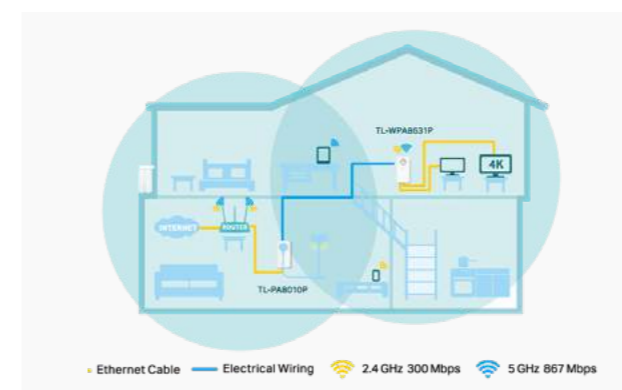

▶ Enjoy a Stable, Seamless Wi-Fi

With OneMesh™ Technology, the TL-WPA8631P KIT works with your existing OneMesh™ Router to form a unified Mesh network. No more switching Wi-Fi network names, enjoy uninterrupted streaming when moving around your home and manage your wireless network all with the tpPLC app.