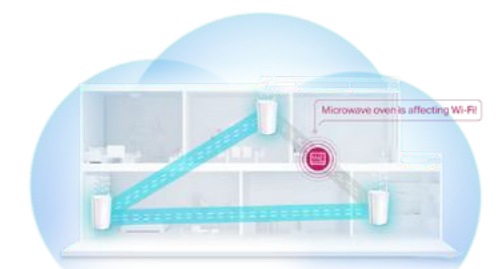

Perfectly Timed Roaming

AI-Roaming learns and records the roaming habits of your devices from experience, and sends well-timed roaming invitations when the devices are most likely to accept them. This greatly improves overall roaming efficiency.