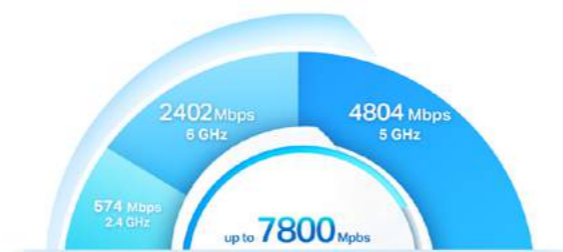

## Wi-Fi 6E: Higher Efficiency, Greater Capacity

Wi-Fi 6E means Wi-Fi 6 extended to the 6 GHz band, a newly-opened frequency that brings more bandwidth, faster speeds, and lower latency. Deco X96 is TP-Link's first mesh system with the latest Wi-Fi 6E technology, taking your Wi-Fi to the next level.

### Minimized Congestion

The wide-open 6 GHz band is available only for Wi-Fi 6 traffic, avoiding the overcrowding on many Wi-Fi networks.

### More Throughput

Allows for 7 additional 160 MHz channels that double bandwidth and throughput, enabling more simultaneous connections with no buffering.

### Improved Capacity

Provides up to 1200 MHz additional spectrum, more that doubling the number of pathways and dramatically increasing network capacity.