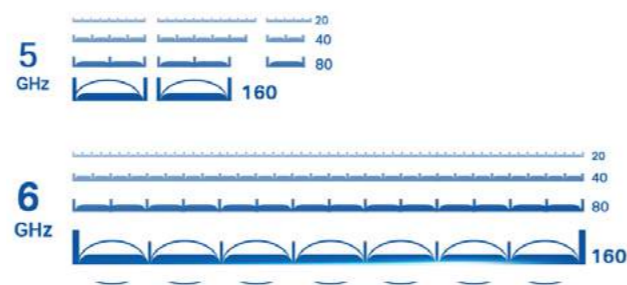

Wi-Fi 6E

Beyond the Boundaries of Wi-Fi 6

OVERVIEW

Wi-Fi 6E means Wi-Fi 6 extended to the 6 GHz band. 6 GHz is the new frequency band ranging from 5.925 GHz to 7.125 GHz, allowing up to 1,200 MHz of additional spectrum. Access to the 6 GHz frequency brings more bandwidth, faster speeds, and lower latency.

6 GHz Band Makes a Difference

Wider Lanes for Faster Speeds

6 GHz band allows for 7 additional 160 MHz channels that double bandwidth and throughput, enabling more simultaneous transmissions at the highest possible speeds.

Improved Capacity with More Spectrum

6 GHz band offers up to 1,200 MHz of additional spectrum, fulfilling the needs of ever-increasing Wi-Fi usage. The 1.2 GHz of contiguous spectrum more than doubles the number of pathways currently available for sending and receiving data, dramatically increasing network capacity while reducing congestion.