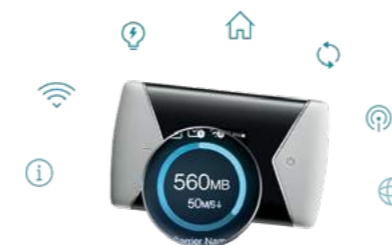

Power to Keep Working All Day Long for ~15 Hours

M7450 is equipped with a powerful 3000 mAh battery. On its own, it can work effortlessly up to 15 hours at full capacity and stand by for over 900 hours.

Advanced Screen & Menu for Easy Usage

The screen displays information of battery life, signal strength, Wi-Fi status, connected users, and more.