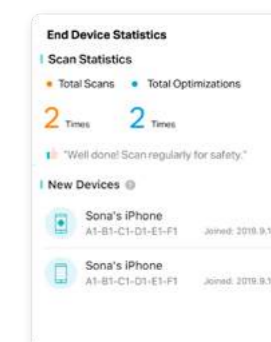

### Robust Parental Controls

Age-level filters and online time limits provide your family with personalized and appropriate internet access. With a detailed report of your home network, you can check the sites your children visit and how much time they spend on each. It's a great way to know your children are safe while they're having fun online.

Content Filter

Bedtime

Time Rewards

### Quality of Service (QoS)

With QoS, assign bandwidth to the devices you use most to keep them running their best. Simple controls let you prioritize bandwidth for streaming, gaming, surfing, and video chatting.

### Comprehensive Reports

Would like to know the online behaviors of your family members or the security performance of your network? HomeShield helps you gain insight and better control of your home network with comprehensive Wi-Fi reports.