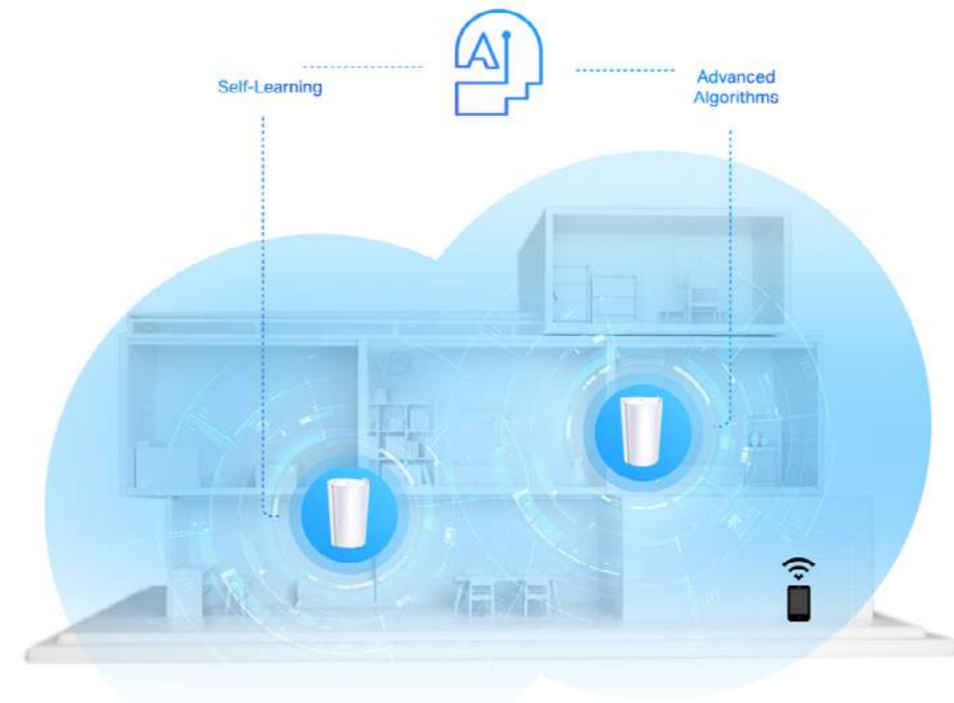

## Designed for More Devices

Imbued with OFDMA and MU-MIMO technology, like virtually all TP-Link Wi-Fi 6 products, Deco is aimed at dramatically improving capacity and efficiency in traffic-dense environment. No matter how many devices are running at the same time, everyone is able to enjoy immersive streaming or gaming with no drops or buffering.

connections for up to  
**200**  
devices

## Smart Antennas Boost Your Seamless Coverage

Deco X96's built-in smart antennas use intelligent algorithms to auto-detect other Deco units and establish a stronger backhaul between one another to deliver seamless coverage to every corner of your home.

## AI-Driven Mesh: Always Learning, Constantly Optimizing

Armed with AI-Driven Mesh, Deco X96 delivers smart Wi-Fi that follows you wherever you are, without interruption. It automatically learns your network environment, client quality, and user behaviors. Sophisticated algorithms account for various factors so that Deco X96 provides ideal mesh Wi-Fi, unique to your home. Walk through your home and enjoy seamless streaming at the fastest possible speeds.